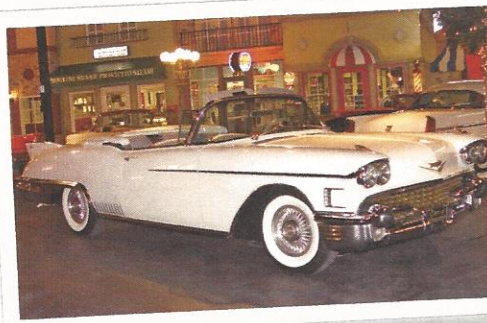

Pre-registration & 2 Admission Bands to Museum
+ T-shirt $30
Event Day Registration & 2 Admission Bands to Museum .. $35

Single Admission Band to Museum..... $10
Children Under 12 Admission Band ..... FREE
Lunch $5

All Cars, Trucks, Motorcycles, Antique, Custom, Classic or Cool Welcomed

Palm Beach County Sheriff's Office Registration Form

Early Entry $30

Event Day Entry $35

Includes 2 Admission Bands to the Museum

Includes 2 Admission Bands to the Museum

Pre-Registered "T"-Shirt - circle one - S M L XL XXL

Extra "T"-Shirts $10, state size & quantity: _____

Name: _____
Address: _____
City: _____ State _____ Zip _____
Phone _____
Email: _____

Vehicle Year: _____ Make: _____
Model: _____
Color: _____
Name of Insurance Company: _____
Entrant's Signature: _____

Palm Beach County Sheriff's Office • 3228 Gun Club Road • West Palm Beach, FL 33406
S/M Carol Verdigi • Special Events • 561-688-3983 • VerdigiC@pbsso.org
Please make your check payable to PBC Sheriff's Foundation